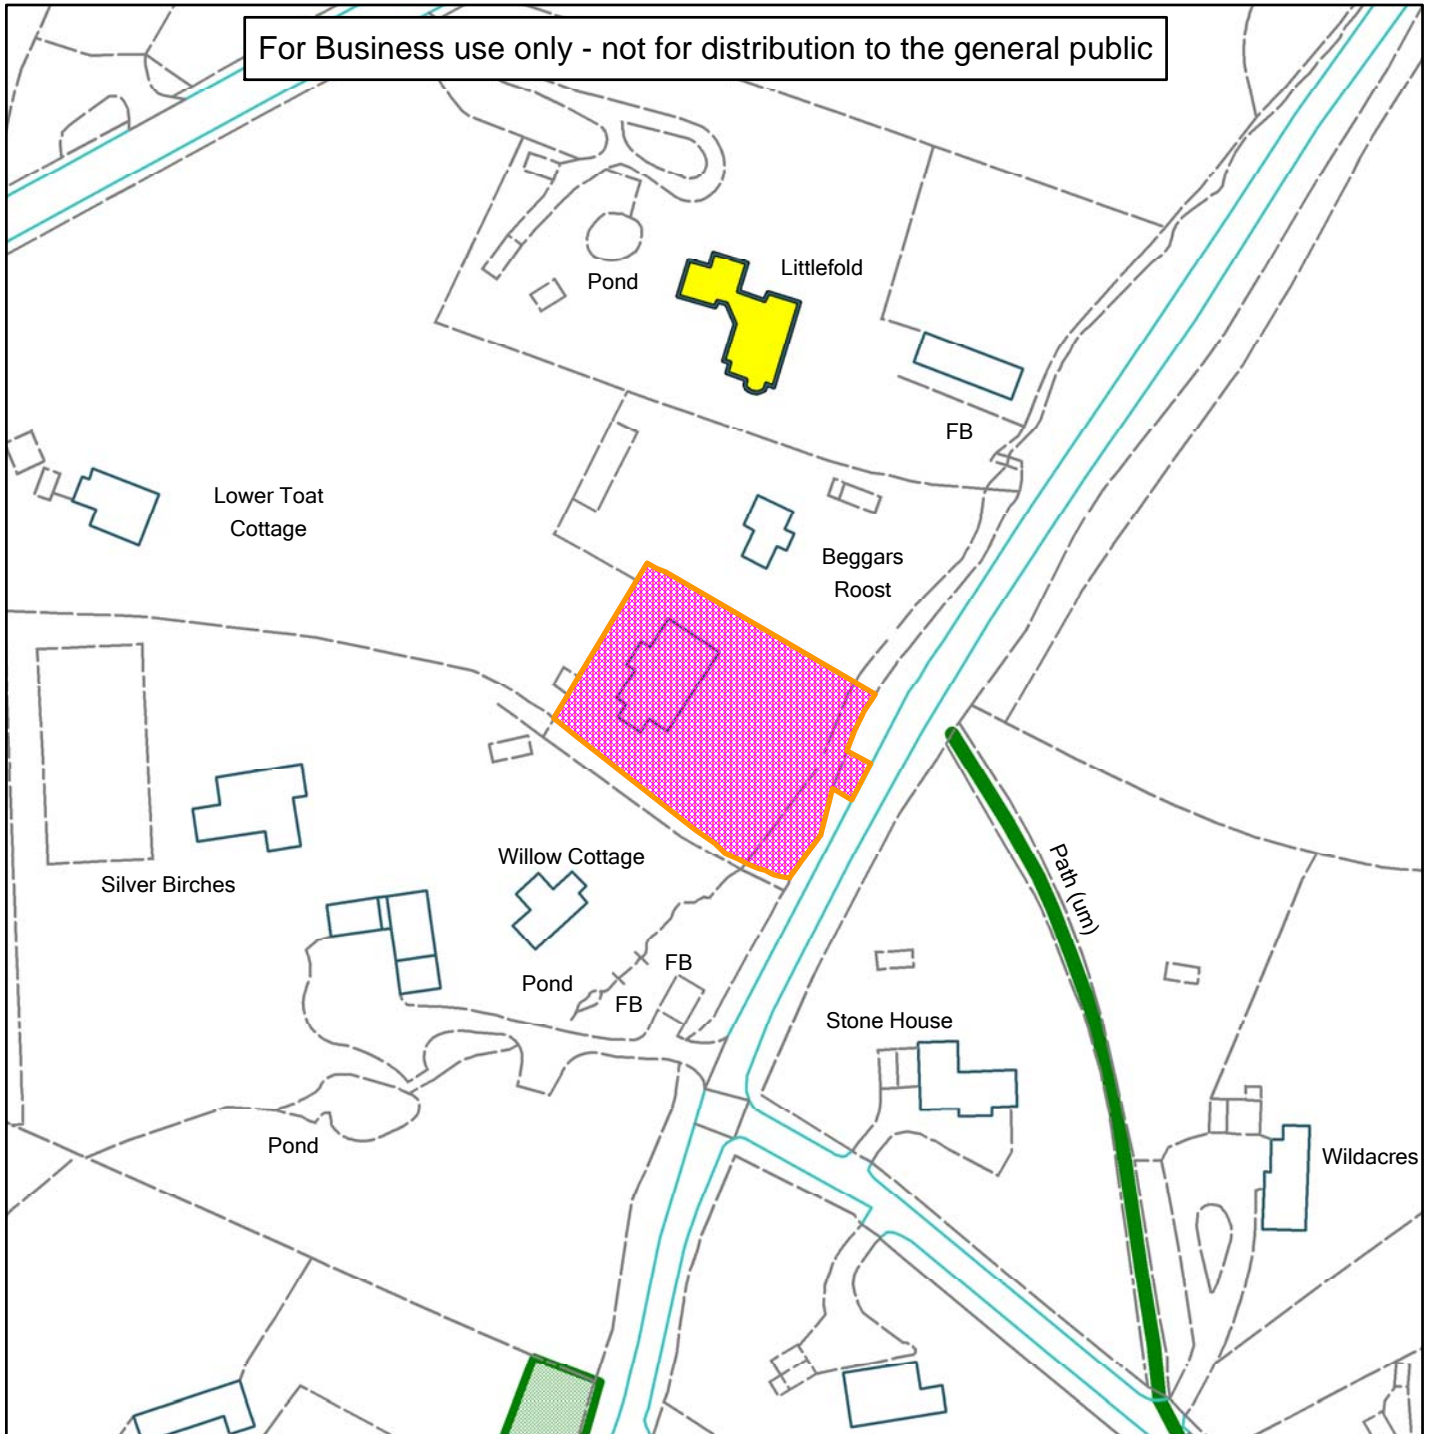

Twigs

For Business use only - not for distribution to the general public

Scale: 1:1,250

Reproduced from the Ordnance Survey map with permission of the Controller of Her Majesty's Stationery Office © Crown Copyright 2012.

Unauthorised reproduction infringes Crown Copyright and may lead to prosecution or civil proceedings.

Organisation	Horsham District Council
Department	
Comments	
Date	23/03/2017
MSA Number	100023865